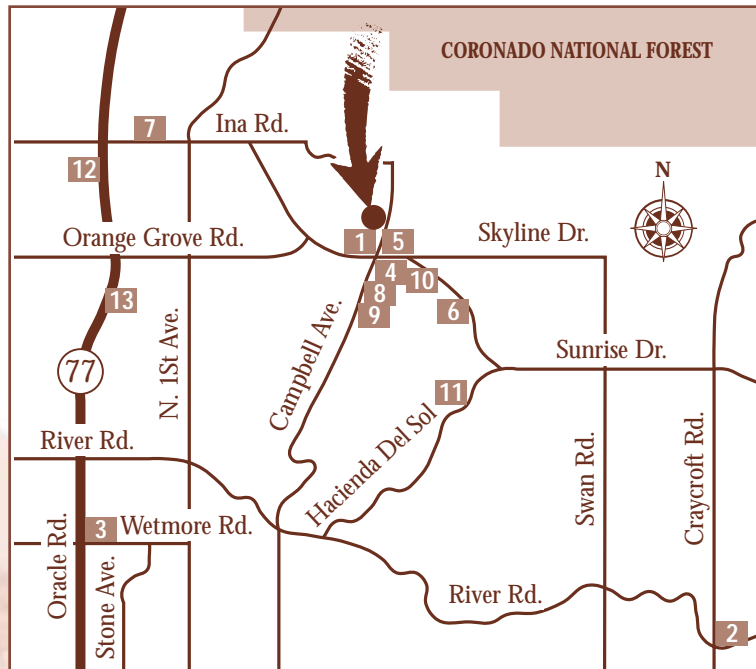

SKYLINE VILLAS

- | | |
|----------------------------------|---|
| 1. LA ENCANTADA SHOPPING CENTER | 8. SKYLINE & CAMPBELL SHOPPING CENTER |
| 2. THE RIVER CENTER | 9. FLEMING'S FINE STEAKHOUSE & WINE BAR |
| 3. TUCSON MALL | 10. TERRA COTTA |
| 4. GALLERY ROW AT EL CORTIJO | 11. HACIENDA DEL SOL GUEST RANCH RESORT & GRILL |
| 5. ANTHONY'S IN THE CATALINAS | 12. CASAS ADOBES PLAZA |
| 6. WESTIN LA PALOMA RESORT & SPA | 13. ORACLE PLAZA SHOPPING CENTER |
| 7. WESTWARD LOOK RESORT | |